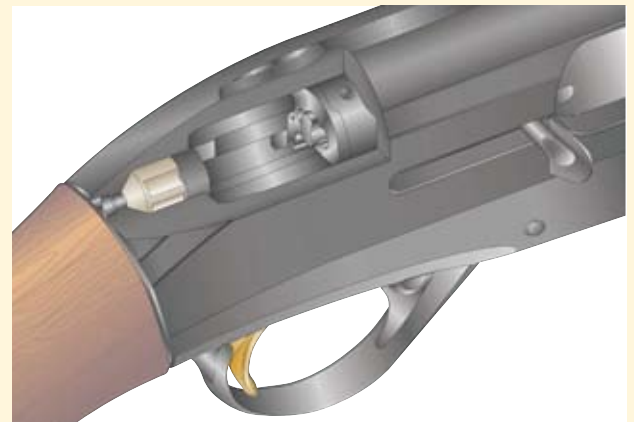

The 12-gauge Optima-Choke tubes feature longer tapered construction, assuring greater pellet concentration and better distribution of shot.

The sideplates are attached without visible screws, for a classic understated look.

Optional clamp-on scope base (C61275) is available.

The 12-gauge Optima-Bore overbored barrel cuts recoil, improves patterns.

Beretta's self-compensating gas valve lets you shoot the full range of today's ammunition, including lightloads, which challenge the reliability of inertia shotguns.