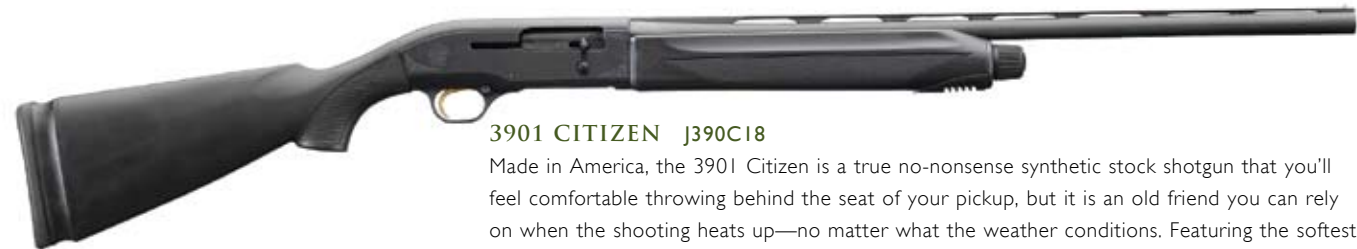

3901 CITIZEN J390C18

Made in America, the 3901 Citizen is a true no-nonsense synthetic stock shotgun that you'll feel comfortable throwing behind the seat of your pickup, but it is an old friend you can rely on when the shooting heats up—no matter what the weather conditions. Featuring the softest shooting gas system around, a high strength steel alloy hammer-forged barrel, and Mobilchoke versatility, the autoloading Citizen is a model of rugged reliability, uncomplicated adornment and American pride.

	AL391 URIKA MAX-4 HD	AL391 URIKA SYNTHETIC OPTIMA	3901 CITIZEN
ACTION	SEMI-AUTOMATIC GAS OPERATION WITH SELF-COMPENSATING EXHAUST VALVE		
GAUGE	12	12	12, 20
CHAMBER	3"	3"	3"
WOOD FINISH	N/A	N/A	N/A
STOCK/FORE-END	SYNTHETIC WITH RUBBER INSERTS	SYNTHETIC WITH RUBBER INSERTS	SYNTHETIC
STOCK DROP - COMB	1.34"	1.34"	1.34"
STOCK DROP - HEEL	2.36"	2.36"	2.36"
RECOIL PAD	MEDIUM RUBBER AND THIN PLASTIC		MEDIUM RUBBER
SAFETY	CROSS-BOLT, REVERSIBLE FOR LEFT-HANDED SHOOTERS		
TRIGGER	BLACK	BLACK	GOLD
FORE-END	ULTRA SLIM	ULTRA SLIM	STANDARD
RIB TYPE	FLAT ¼" X ¼"	FLAT ¼" X ¼"	FLAT ¼" X ¼"
SIGHT	METAL FRONT BEAD	METAL FRONT BEAD	STEEL BEAD
WEIGHT	7.4 LBS	7.4 LBS	7.62 LBS (12 GAUGE); 6.97 LBS (20 GAUGE)
CARRY CASE	YES	YES	NO