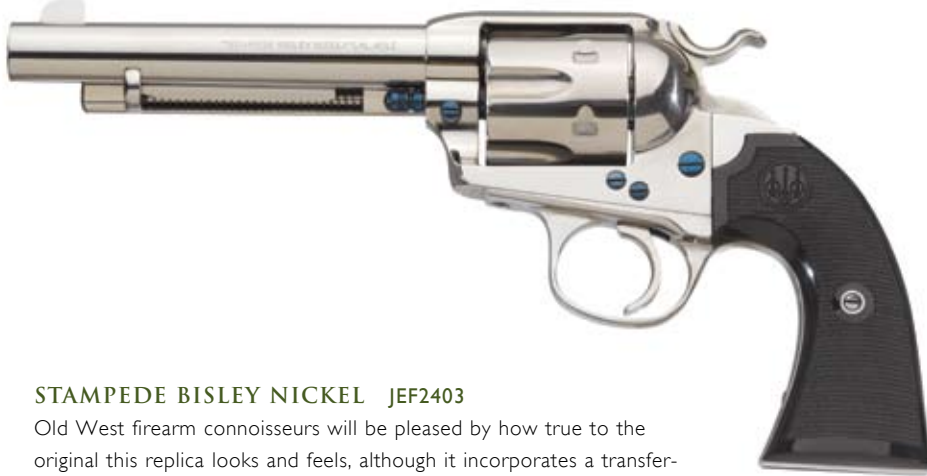

STAMPEDE BISLEY NICKEL JEF2403

Old West firearm connoisseurs will be pleased by how true to the original this replica looks and feels, although it incorporates a transfer-bar safety and is manufactured of durable modern materials. Instead of taking the easy road and "dressing up" this Stampede as a Bisley, Beretta built this revolver from the ground up around a true Bisley frame—which is somewhat taller than that on its standard single-action cousin. The distinctive Bisley grips in imitation Bakelite, hammer and wide trigger are also a precise replica of the originals as far as dimensions, balance and feel.