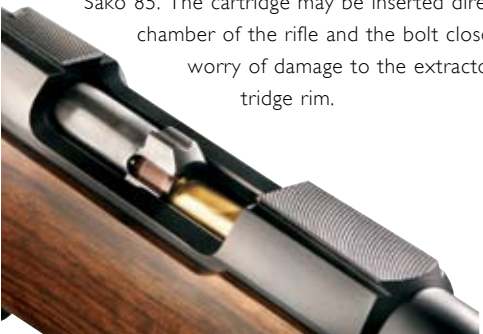

SAKO 85 HUNTER JS1A43

The new Sako 85, a celebration of the riflemaker's 85th anniversary, is a superbly executed medley of tradition, technology and precision. Continuing Sako's time-honored tradition of crafting exceptional rifles for the hunter and target shooter, the Sako 85 incorporates the features most sought after by experienced riflemen: controlled-round feeding, an exceedingly fast lock time, a user adjustable trigger, 70-degree bolt handle lift with a silky smooth bolt travel, and broad flat bedding surfaces. The rifle's stock is crafted from select walnut and features the classic straight comb and shadow-line cheekpiece that premium-rifle owners appreciate. Individually factory tested and guaranteed to shoot five-shot groups of 1 MOA or less out of the box.

The Sako 85 Short Claw Extractor commands total control of the cartridge, engaging the extractor groove of the cartridge as the cartridge rises from the magazine, positively guiding the cartridge into the chamber of the rifle. When single-round feeding, most controlled-round feed rifles require the cartridge to first be placed into the magazine. Not so the

Sako 85. The cartridge may be inserted directly into the chamber of the rifle and the bolt closes without any worry of damage to the extractor claw or cartridge rim.