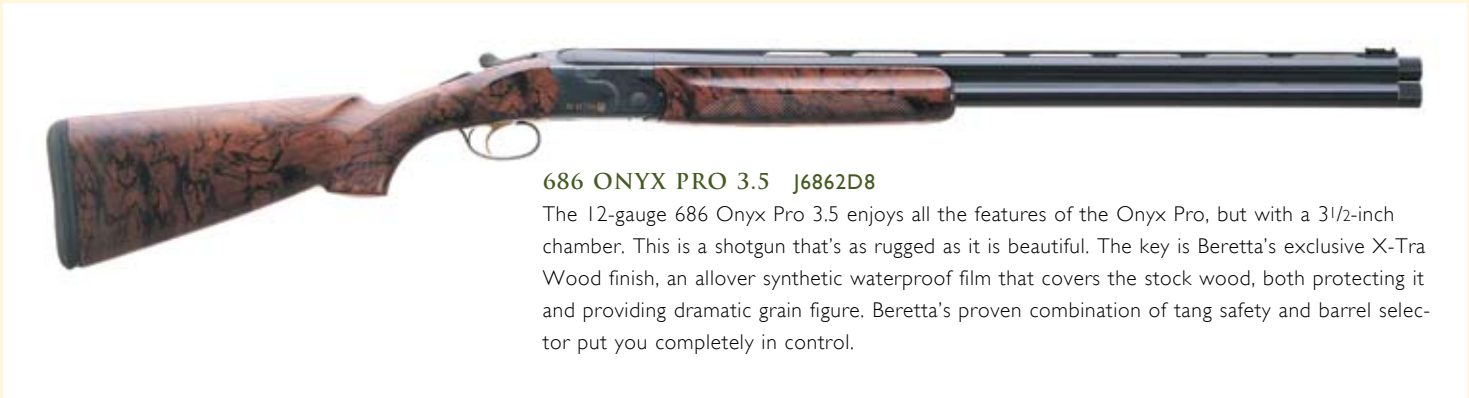

THE AMERICAN WATERFOWLER
686 ONYX PRO

686 ONYX PRO 3.5 J6862D8

The 12-gauge 686 Onyx Pro 3.5 enjoys all the features of the Onyx Pro, but with a 3 1/2-inch chamber. This is a shotgun that's as rugged as it is beautiful. The key is Beretta's exclusive X-Tra Wood finish, an all-over synthetic waterproof film that covers the stock wood, both protecting it and providing dramatic grain figure. Beretta's proven combination of tang safety and barrel selector put you completely in control.

686 ONYX PRO 3.5

ACTION	LOW PROFILE, IMPROVED BOX LOCK
GAUGE	12
CHAMBER	3 1/2"
WOOD FINISH	MATTE
STOCK/FORE-END	X-TRA WOOD
STOCK DROP - COMB	1.50"
STOCK DROP - HEEL	2.36"
RECOIL PAD	GEL-TEK
SAFETY	AUTOMATIC
TRIGGER	SINGLE SELECTIVE
FORE-END	FLUTED BEAVERTAIL
RIB TYPE	1/4" X 1/4"
SIGHT	TRUGLO TRU-BEAD
WEIGHT	6.9
CARRY CASE	YES