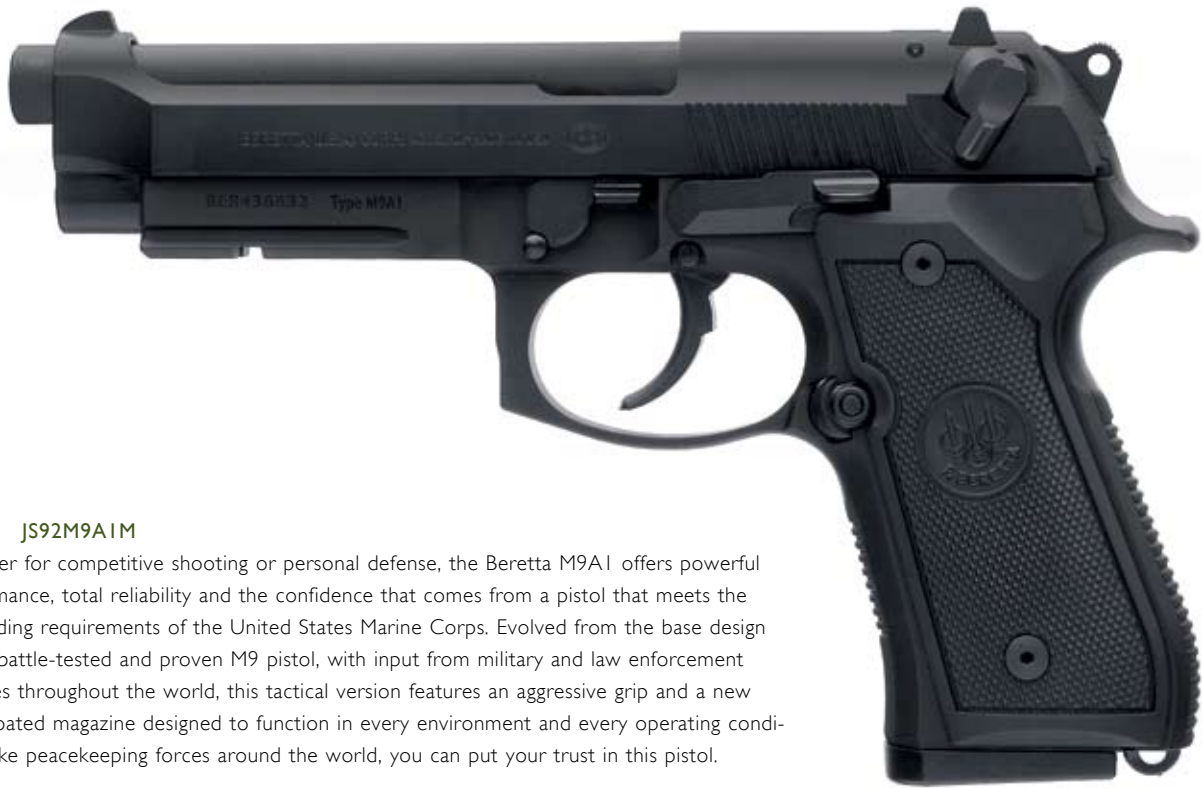

— Staff Sergeant, Michael Blake, U.S. Army

THE PISTOL SHOOTER

M9A1

M9A1 JS92M9AIM

Whether for competitive shooting or personal defense, the Beretta M9A1 offers powerful performance, total reliability and the confidence that comes from a pistol that meets the demanding requirements of the United States Marine Corps. Evolved from the base design of the battle-tested and proven M9 pistol, with input from military and law enforcement agencies throughout the world, this tactical version features an aggressive grip and a new PVD-coated magazine designed to function in every environment and every operating condition. Like peacekeeping forces around the world, you can put your trust in this pistol.