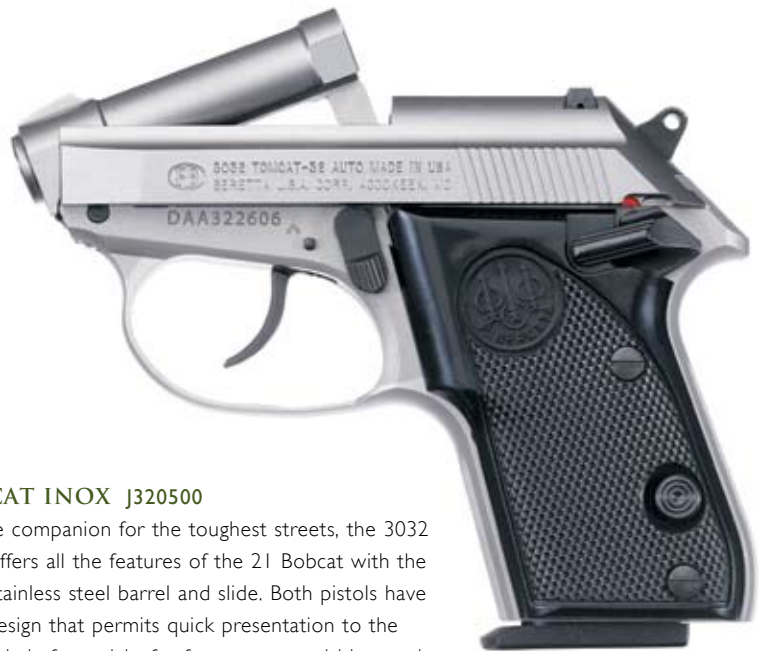

21 BOBCAT

CALIBER	22LR, 25 AUTO
OVERALL LENGTH	4.9"
OVERALL HEIGHT	3.7"
OVERALL WIDTH	1.1"
BARREL LENGTH	2.4"
SIGHT RADIUS	3.5"
WEIGHT UNLOADED	11.5 OZ.
MAGAZINE CAPACITY	7, 8

3032 TOMCAT INOX

CALIBER	32 AUTO
OVERALL LENGTH	4.9"
OVERALL HEIGHT	3.7"
OVERALL WIDTH	1.1"
BARREL LENGTH	2.4"
SIGHT RADIUS	3.3"
WEIGHT UNLOADED	15.8 OZ.
MAGAZINE CAPACITY	7