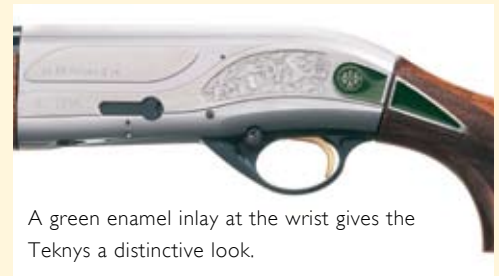

A green enamel inlay at the wrist gives the Teknys a distinctive look.