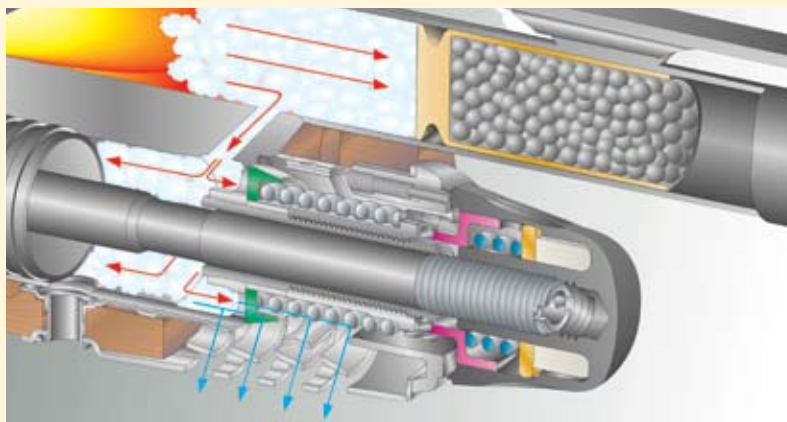

Beretta's self-compensating gas valve lets you shoot the full range of today's ammunition, including lightloads, which challenge the reliability of inertia shotguns.