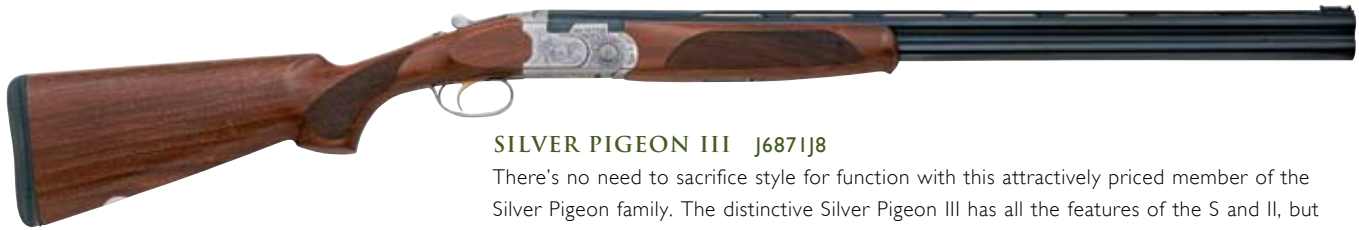

— Zeke Hayes, *Trek Safaris*, www.treksafaris.com

THE UPLAND SPORTSMAN
SILVER PIGEON FAMILY

SILVER PIGEON V J6871R8S

The pinnacle of the Silver Pigeon line, this prestigious over-under is stocked in richly figured, oil-finished walnut and detailed with gold game bird inlays and a Beretta gold medallion underneath. The receiver is treated with Beretta's proprietary process that imparts a classic Color-case finish that ensures metallurgical integrity and a distortion-free part. A joy to own and shoot, thanks to Beretta's superior mechanical refinement and innovative technology, the Silver Pigeon V will last for generations.

SILVER PIGEON IV J6871B8

Beretta shotguns are carried with pride on every continent. The Silver Pigeon IV is expressly styled to satisfy those who desire a classic blued finish. In contrast to most Beretta over-unders, it has a rich, classic black frame, accented by gold inlays that reflect the typical quarry for each gauge. It's a striking gun that stands out—even among other Berettas.

SILVER PIGEON III J6871J8

There's no need to sacrifice style for function with this attractively priced member of the Silver Pigeon family. The distinctive Silver Pigeon III has all the features of the S and II, but with more extensive engraving, including game scenes, on the frame. Available in a trim and racy 28 gauge made on its own properly scaled frame, this finely crafted shotgun with natural pointability is up to any hunting challenge.