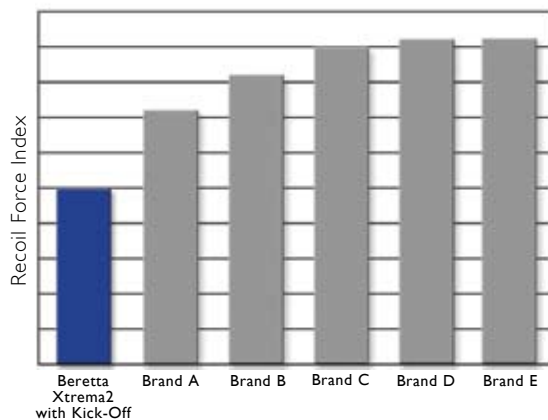

XTREMA2

ACTION	SEMI-AUTOMATIC GAS OPERATION WITH TWO-LUG ROTATING BOLT AND SELF-COMPENSATING GAS VALVE
GAUGE	12
CHAMBER	3¹/₂"
STOCK/FORE-END	SYNTHETIC WITH RUBBER INLAYS
STOCK DROP - COMB	1.34"
STOCK DROP - HEEL	2.36"
LENGTH OF PULL	(NON KICK-OFF MODEL) 13¹/₄" TO 14³/₄" (KICK-OFF MODEL) 14¹/₄"
RECOIL PAD	GEL-TEK, SMOOTH
SAFETY	CROSS-BOLT
TRIGGER	BLACK
FORE-END	ROUND
RIB TYPE	FLAT 1/4" X 1/4"
SIGHT	METAL FRONT BEAD (NON KICK-OFF MODEL) TRUGLO SIGHT (KICK-OFF MODEL)
WEIGHT	7.8 LBS
CARRY CASE	YES