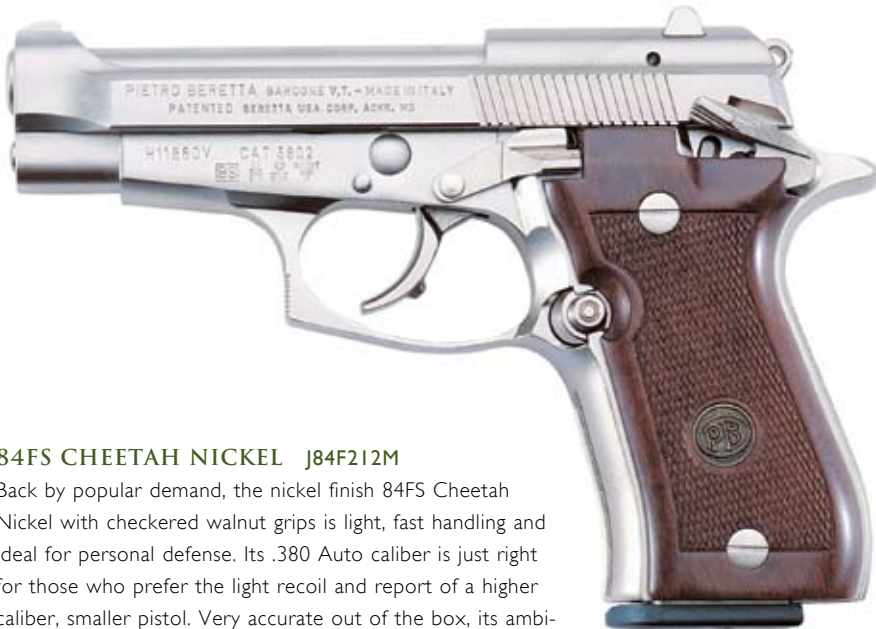

THE PISTOL SHOOTER
84FS CHEETAH AND 87 TARGET

84FS CHEETAH NICKEL J84F212M

Back by popular demand, the nickel finish 84FS Cheetah Nickel with checkered walnut grips is light, fast handling and ideal for personal defense. Its .380 Auto caliber is just right for those who prefer the light recoil and report of a higher caliber, smaller pistol. Very accurate out of the box, its ambidextrous safety is easily accessible by the thumb for right- or left-handed shooters.

84FS CHEETAH NICKEL

CALIBER	380 AUTO
OVERALL LENGTH	6.8"
OVERALL HEIGHT	4.8"
OVERALL WIDTH	1.4"
BARREL LENGTH	3.8"
SIGHT RADIUS	4.9"
WEIGHT UNLOADED	23.3 OZ.
MAGAZINE CAPACITY	13/10

87 TARGET

CALIBER	22LR
OVERALL LENGTH	8.9"
OVERALL HEIGHT	5.4"
OVERALL WIDTH	1.3"
BARREL LENGTH	5.9"
SIGHT RADIUS	7.3"
WEIGHT UNLOADED	40.9 OZ.
MAGAZINE CAPACITY	10