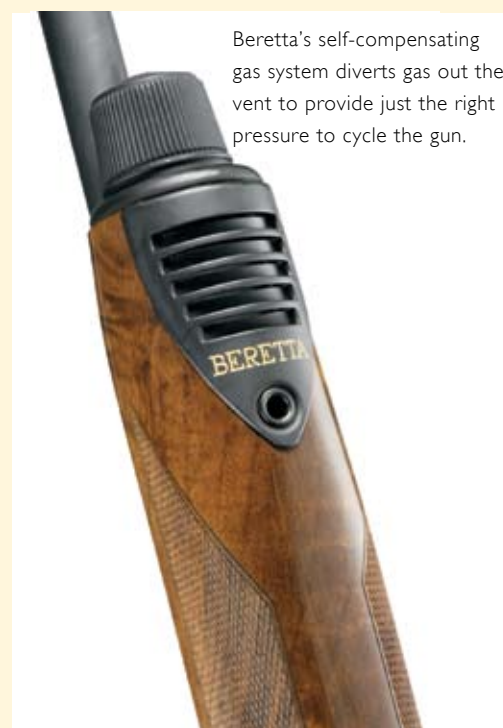

THE UPLAND SPORTSMAN
3901 SERIES

3901 STATESMAN J390S18

Like the Ambassador, the 3901 Statesman autoloader is made in America and features semiautomatic gas operation with a self-compensating exhaust valve, high strength steel alloy hammer-forged barrel, Mobilchoke versatility, and a removable trigger group locked in place by a single pin. The Statesman continues the 3901 family tradition of rugged reliability with a simple understated elegance and simple uncomplicated adornment. This is a shotgun to be carried into the field with pride and confidence.

Also see pages 24 – 25.

A blued bolt and carrier provide a classic look.

Tasteful engravings lend an understated elegance to the Statesman.

BURRIS IMAGE STABILIZING BINOCULARS

Contain a revolutionary system of gyro vibration sensors and direct-drive motors to counteract vibration for shake-free viewing.