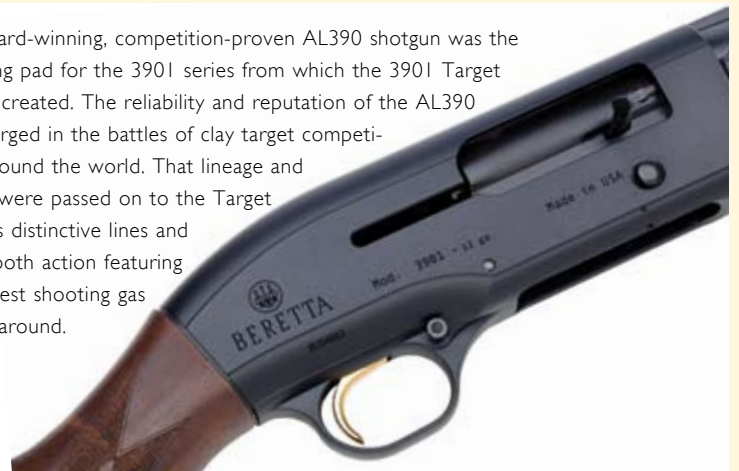

Another feature that makes this semiautomatic ideal for young shooters—and those who teach them—is that you can limit its capacity to just one shell. Through the use of the supplied magazine plugs (in yellow), the capacity of the 3901 Target RL can be configured to a single shot. This 12-gauge, 3-inch, chambered shotgun also comes in both 26-inch and 28-inch barrel lengths. The barrel comes equipped with a Sporting-style flat rib with white front bead and mid-bead. The standard walnut stock and forearm are finished in a satin matte finish.

The award-winning, competition-proven AL390 shotgun was the launching pad for the 3901 series from which the 3901 Target RL was created. The reliability and reputation of the AL390 were forged in the battles of clay target competitions around the world. That lineage and history were passed on to the Target RL in its distinctive lines and the smooth action featuring the softest shooting gas system around.