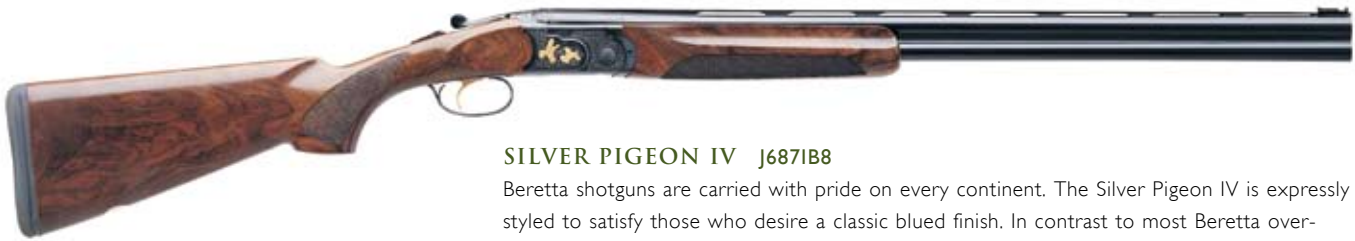

THE UPLAND SPORTSMAN
687 EL GOLD PIGEON II COMBO

687 EL GOLD PIGEON II COMBO 20/28 J687260

Striking figured walnut and distinctive engraving make the 687 EL Gold Pigeon II a luxurious hunting arm that will satisfy your need for a personalized field shotgun. The exceptionally strong, reliable, low-profile receiver is enhanced with rich engravings. The stocks and fore-ends are cut from superior quality walnut and built to withstand a lifetime of use and to guarantee a perfect balance and quick target acquisition. This is a gun that will be the companion of a lifetime.

“WE HAVE MANY BERETTA SEMI-AUTOMATIC SHOTGUNS THAT HAVE WELL IN EXCESS OF 300,000 ROUNDS OF AMMO FIRED THROUGH THEM. IN FACT, WE HAVE AN ONYX O/U SHOTGUN (SHOWN ABOVE) THAT HAS MORE THAN A HALF MILLION DOCUMENTED ROUNDS OF AMMO FIRED THROUGH IT...AND IS STILL GOING STRONG. IN OUR BUSINESS WE DON'T HAVE TIME TO MESS WITH PRODUCTS THAT DON'T PERFORM.”

— Zeke Hayes, *Trek Safaris*, www.treksafaris.com

THE UPLAND SPORTSMAN
SILVER PIGEON FAMILY

SILVER PIGEON V J6871R8S

The pinnacle of the Silver Pigeon line, this prestigious over-under is stocked in richly figured, oil-finished walnut and detailed with gold game bird inlays and a Beretta gold medallion underneath. The receiver is treated with Beretta's proprietary process that imparts a classic Color-case finish that ensures metallurgical integrity and a distortion-free part. A joy to own and shoot, thanks to Beretta's superior mechanical refinement and innovative technology, the Silver Pigeon V will last for generations.

SILVER PIGEON IV J6871B8

Beretta shotguns are carried with pride on every continent. The Silver Pigeon IV is expressly styled to satisfy those who desire a classic blued finish. In contrast to most Beretta over-unders, it has a rich, classic black frame, accented by gold inlays that reflect the typical quarry for each gauge. It's a striking gun that stands out—even among other Berettas.