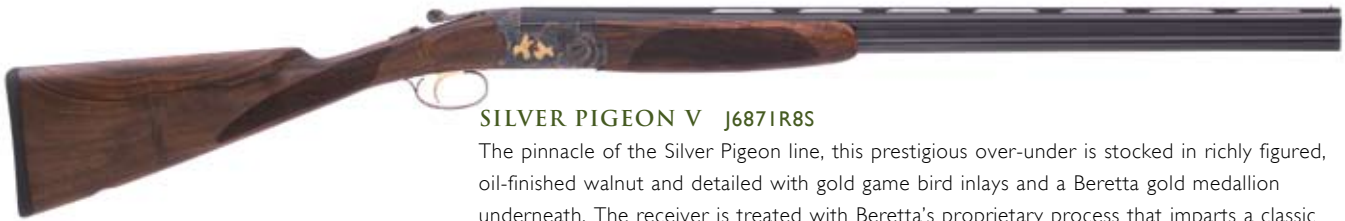

THE UPLAND SPORTSMAN
SILVER PIGEON FAMILY

SILVER PIGEON V J6871R8S

The pinnacle of the Silver Pigeon line, this prestigious over-under is stocked in richly figured, oil-finished walnut and detailed with gold game bird inlays and a Beretta gold medallion underneath. The receiver is treated with Beretta's proprietary process that imparts a classic Color-case finish that ensures metallurgical integrity and a distortion-free part. A joy to own and shoot, thanks to Beretta's superior mechanical refinement and innovative technology, the Silver Pigeon V will last for generations.