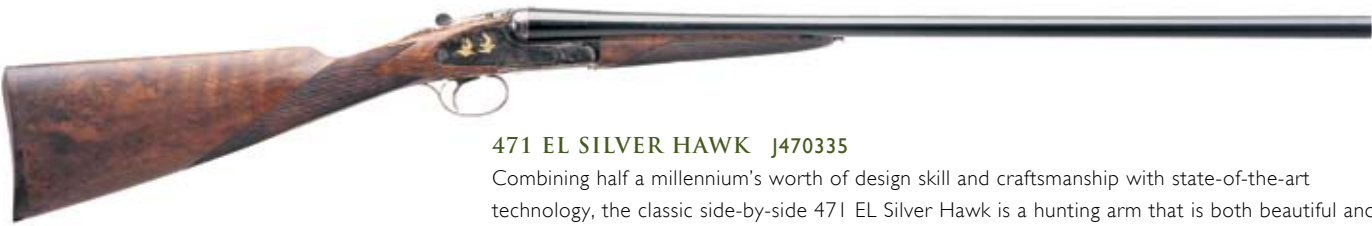

THE UPLAND SPORTSMAN
SILVER HAWK SERIES

471 SILVER HAWK J471240

Extensive scroll and leaf engraving and a gold-filled hawk's head on the top lever make the 471 Silver Hawk a prestige item you'll be proud to carry in any company. Just like the 471 EL, this side-by-side's frame is made of a steel alloy rich in nickel, chromium and molybdenum for durability and beauty. Both shotguns feature barrels joined to the monoblock by a laser system that creates the strong, secure Beretta barrel assembly.