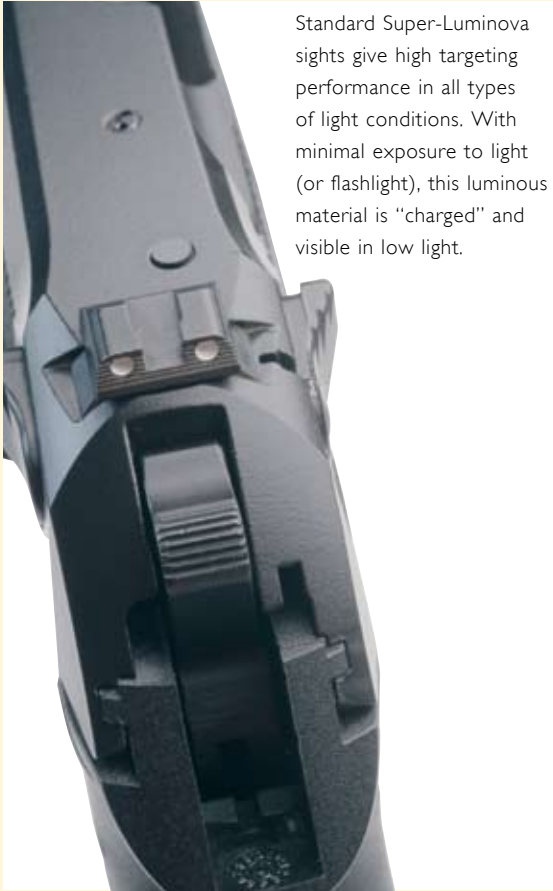

Interchangeable grip backstraps and multiple-sized, reversible magazine release buttons allow for customization to the individual's hand size.

CUSTOMIZE TO YOUR HAND AND SHOOTING STYLE
INDIVIDUALIZED PERFORMANCE.